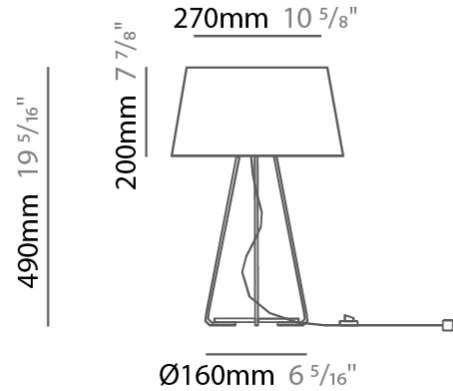

PROJECT _____
TYPE _____
SPECIFIER _____
QUANTITY _____
DATE _____

DRUM PORTABLE

D114008-

base number _____
Finish _____
Options _____

1. To build a product code in our configurator select the specify button on the base model # product page
2. To build a manual product code on this datasheet choose from the options listed below in blue font and add the suffix to the base model #

GENERAL

Series: Drum _____
Brand: Ole _____
Division: Design _____
Mounting Type: Portable _____
Mounting Location: Table _____
Subcategory: Ambient _____

PHYSICAL

Shape: Drum _____
Diameter (mm): 300 _____
Diameter (in): 11 ¹³/₁₆ _____
Height (mm): 490 _____
Height (in): 19 ⁵/₁₆ _____
Light Distribution: Direct / Indirect _____
Weight (kg): 1.7 _____
Weight (lbs): 3.7 _____
Diffuser: Cord Shade - Beige / Black / Blue / Brown / Dark Green / Green / Gray / Lithium / Maroon / Marsala / Red / Silver / Stone / White _____
Fixture Finish: [GWT](#) _____
Fixture Material: Fabric Cord / Metal _____

ELECTRICAL

Number of Lamps: 1 _____
Lamp Type: LED Retrofit _____
Lamp Shape: A19 _____
Bulb Included: Bulb Not Included _____
Max. Wattage Per Lamp (W): 15 _____
Lamp Base: E26 _____
Input Voltage (V): 120 _____
Upon Request: 277Vac / GU24 _____

LED

OPTICAL

RATINGS AND CERTIFICATIONS

Certified By: Certified for North American Standards _____
IP rating: IP20 _____

Ø300mm 11 ¹³/₁₆"