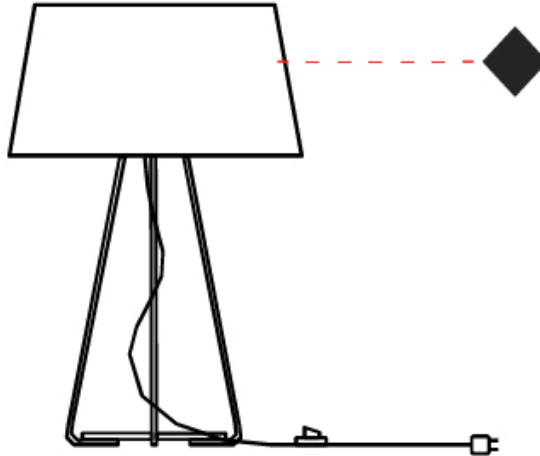

DRUM PORTABLE

D114008-

PROJECT _____

TYPE _____

SPECIFIER _____

QUANTITY _____

DATE _____