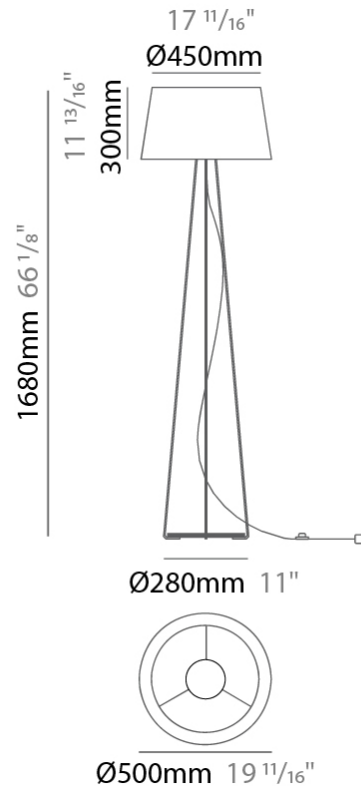

PROJECT
TYPE
SPECIFIER
QUANTITY
DATE

DRUM PORTABLE

D114009-

base number   Finish
Options

1. To build a product code in our configurator select the specify button on the base model # product page
2. To build a manual product code on this datasheet choose from the options listed below in blue font and add the suffix to the base model #

GENERAL

Series: Drum
Brand: Ole
Division: Design
Mounting Type: Portable
Mounting Location: Floor
Subcategory: Ambient

PHYSICAL

Shape: Drum
Diameter (mm): 500
Diameter (in): 19 ¹¹/₁₆
Height (mm): 1680
Height (in): 66 ¹/₈
Light Distribution: Direct / Indirect
Weight (kg): 6
Weight (lbs): 13.2
Diffuser: Cord Shade - Beige / Black / Blue / Brown / Dark Green / Green / Gray / Lithium / Maroon / Marsala / Red / Silver / Stone / White
Fixture Finish: [GWT](#)
Fixture Material: Fabric Cord / Metal

ELECTRICAL

Number of Lamps: 1
Lamp Type: LED Retrofit
Lamp Shape: A19
Bulb Included: Bulb Not Included
Max. Wattage Per Lamp (W): 15
Lamp Base: E26
Input Voltage (V): 120
Upon Request: 277Vac / GU24

LED

OPTICAL

RATINGS AND CERTIFICATIONS

Certified By: Certified for North American Standards
IP rating: IP20