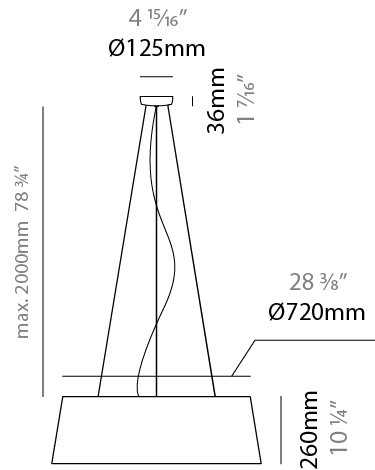

PROJECT _____
TYPE _____
SPECIFIER _____
QUANTITY _____
DATE _____

DRUM SUSPENSION

D111064-

base number   Finish   Finish
Options   Options

1. To build a product code in our configurator select the specify button on the base model # product page
2. To build a manual product code on this datasheet choose from the options listed below in blue font and add the suffix to the base model #

GENERAL

Series: Drum
Brand: Ole
Division: Design
Mounting Type: Suspension
Mounting Location: Ceiling
Subcategory: Up/Down Light

PHYSICAL

Shape: Drum
Diameter (mm): 800
Diameter (in): 31 1/2
Height (mm): 260
Height (in): 10 1/4
Max. Overall Height (mm): 2260
Max. Overall Height (in): 89
Light Distribution: Direct / Indirect
Weight (kg): 4.6
Weight (lbs): 10.12
Fixture Finish: BEI / BLK / BLU / COG / DGN / GRY / MRN / MOC / MUS / OLV / SIL / STN / TER / WHI
Holder Finish: BLK
Fixture Material: Fabric Cord / Metal
Cable Details: 2000mm Cable
Upon Request: Other fabric cord colors available upon request (see downloadable finish chart)

ELECTRICAL

Number of Lamps: 4
Lamp Type: LED Retrofit
Lamp Shape: A19
Bulb Included: Bulb Not Included
Max. Wattage Per Lamp (W): 15
Lamp Base: E26
Input Voltage (V): 120
Upon Request: 277Vac / GU24

LED

OPTICAL

RATINGS AND CERTIFICATIONS

Certified By: Certified for North American Standards
IP rating: IP20