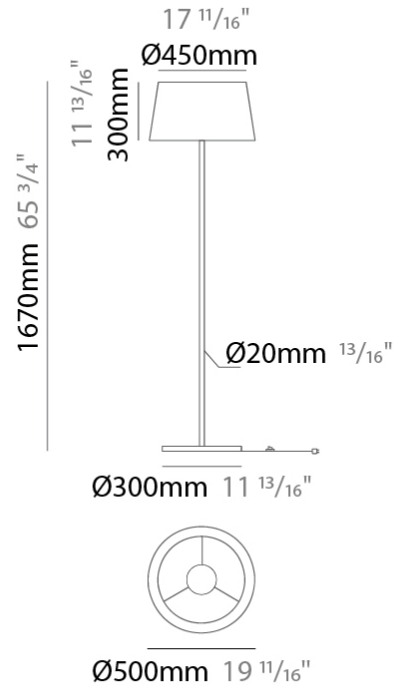

DRUM PORTABLE

D114011-

base number   Finish
Options

1. To build a product code in our configurator select the specify button on the base model # product page
2. To build a manual product code on this datasheet choose from the options listed below in blue font and add the suffix to the base model #

GENERAL

Series: Drum
Brand: Ole
Division: Design
Mounting Type: Portable
Mounting Location: Floor
Subcategory: Ambient

PHYSICAL

Shape: Drum
Diameter (mm): 500
Diameter (in): 19 11/16
Height (mm): 1670
Height (in): 65 3/4
Light Distribution: Direct / Indirect
Weight (kg): 6
Weight (lbs): 13.2
Diffuser: Cord Shade - Beige / Black / Blue / Brown / Dark Green / Green / Gray / Lithium / Maroon / Marsala / Red / Silver / Stone / White
[Fixture Finish: GWT](#)
Fixture Material: Fabric Cord / Metal

ELECTRICAL

Number of Lamps: 1
Lamp Type: LED Retrofit
Lamp Shape: A19
Bulb Included: Bulb Not Included
Max. Wattage Per Lamp (W): 15
Lamp Base: E26
Input Voltage (V): 120
Upon Request: 277Vac / GU24

LED

OPTICAL

RATINGS AND CERTIFICATIONS

Certified By: Certified for North American Standards
IP rating: IP20

PROJECT	_____
TYPE	_____
SPECIFIER	_____
QUANTITY	_____
DATE	_____